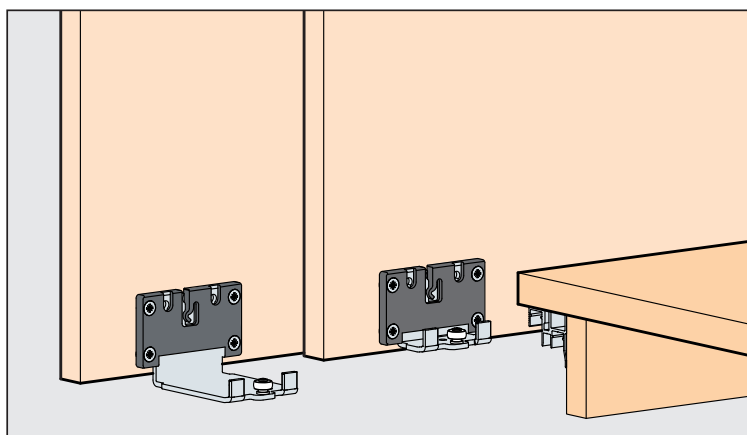

Montageanleitung Mounting instructions Instructions de montage

Garnituren / Sets / Garnitures

Hawa Combino 20 Hawa Combino 35

2 Türen
Doors
Portes **20 No. 056.3181.071**
35 No. 056.3181.073

| | | | |
|------------|------------|--|----|
| COMBINO 20 | COMBINO 35 | | 2x |
| | | | 2x |
| | | | 2x |
| | | | 1x |
| | | | |