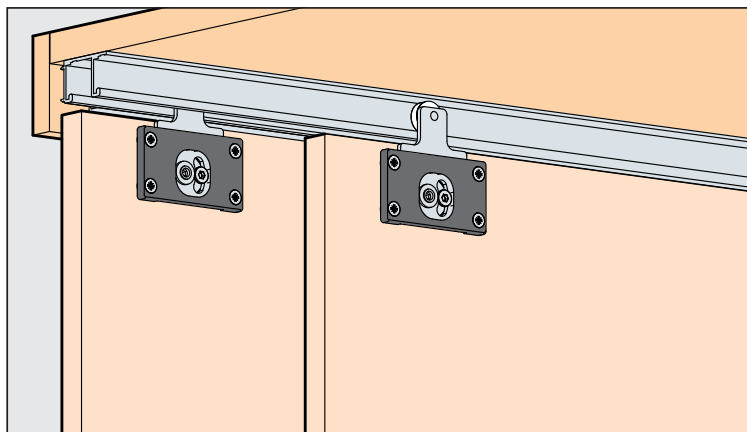

Montageanleitung Mounting instructions Instructions de montage

Garnituren / Sets / Garnitures

Hawa Combino 20 Hawa Combino 35

2 Türen
Doors
Portes **20 No. 056.3181.071**
35 No. 056.3181.073

| | | | |
|------------|------------|--|----|
| COMBINO 20 | COMBINO 35 | | 2x |
| | | | 2x |
| | | | 2x |
| | | | 1x |
| | | | |

Zubehör / Accessories / Accessoires

Einfachlaufschiene Alu, gelocht

Single running track, aluminium, pre-drilled
Rail de roulement simple en alu, perforé

Gr./Size

Art. No.

2500 mm 056.3011.250
3500 mm 056.3011.350
6000 mm 056.3011.600