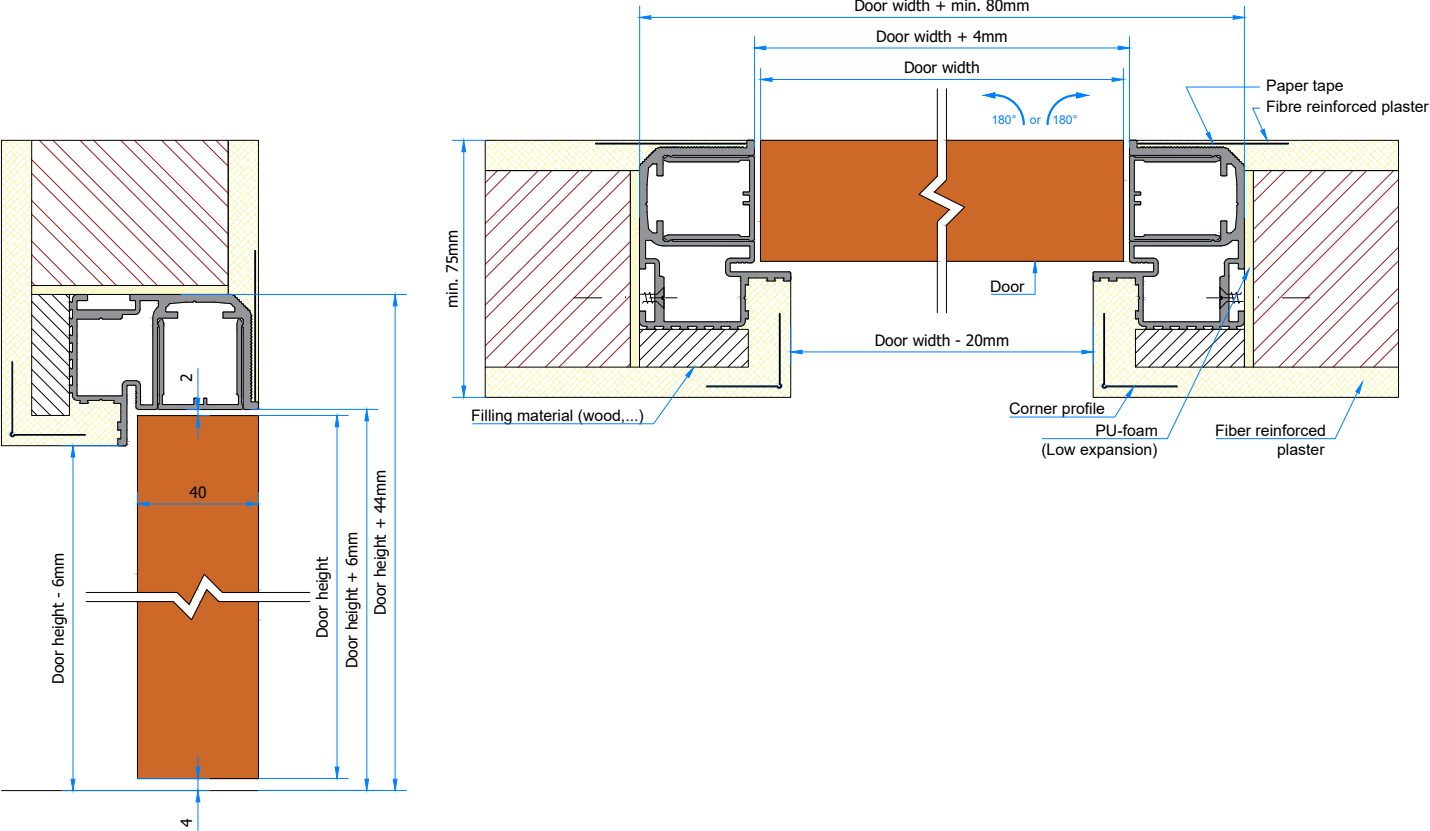

argenta[®]
opening doors

Invisidoor 2.0

Modular door frame for invisible doors

OUT - SINGLE PLASTERBOARD

IN - SINGLE PLASTERBOARD

OUT - DOUBLE PLASTERBOARD

IN - DOUBLE PLASTERBOARD

OUT - MASONRY

IN - MASONRY

OUT - INVISIBLE NEO S-5

IN - INVISIBLE NEO S-5

AGB

Magnotica Pro

Dorma ITS 96 2-4 - 52 40 01 50
Assa Abloy DC840 + 8

Geze Boxer + 8

OUT - SINGLE PLASTERBOARD

IN - SINGLE PLASTERBOARD

OUT - DOUBLE PLASTERBOARD

IN - DOUBLE PLASTERBOARD

OUT - MASONRY

IN - MASONRY

OUT - INVISIBLE NEO S-5

IN - INVISIBLE NEO S-5

OUT - INVISIBLE NEO M-6