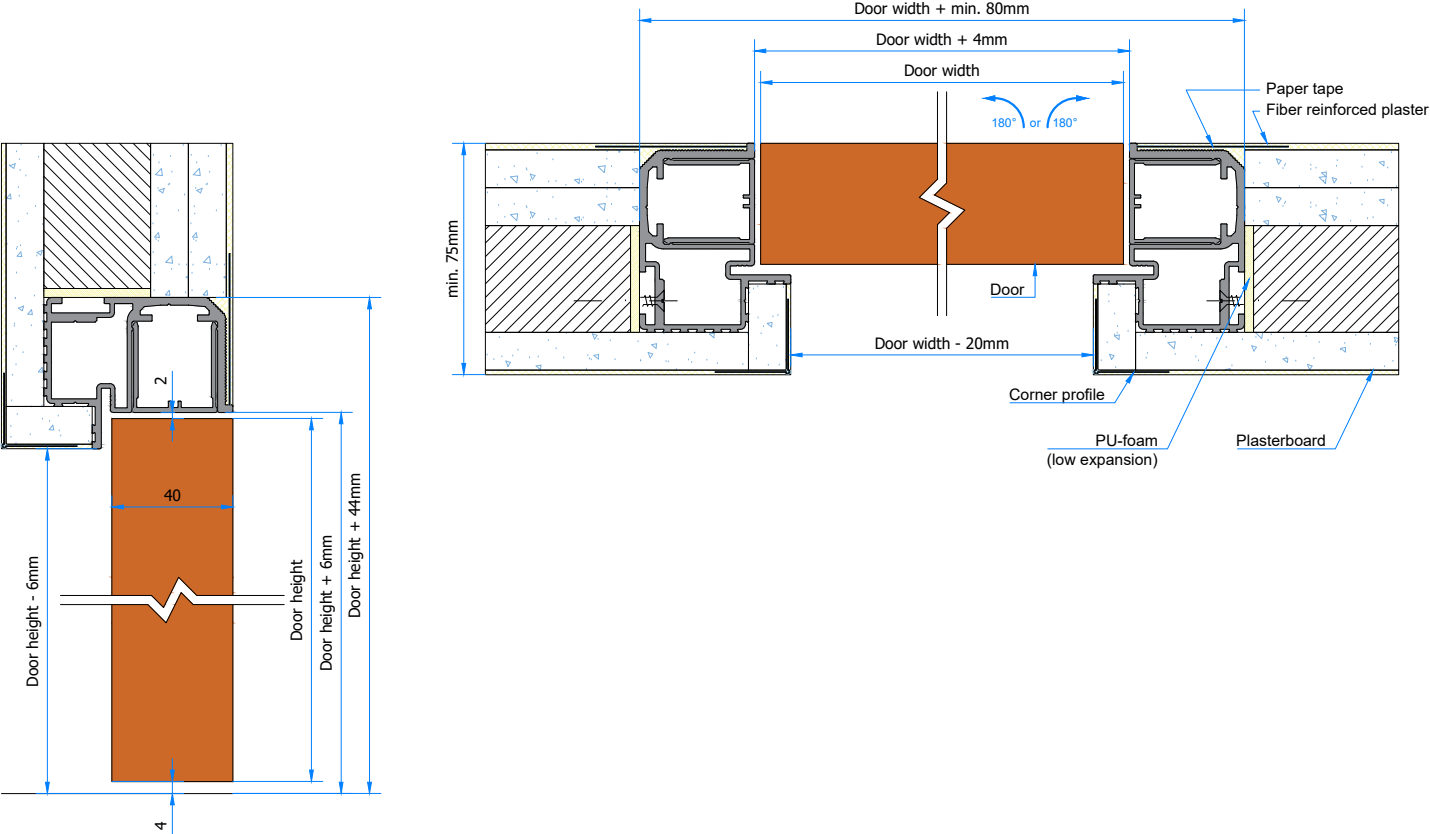

argenta[®]
opening doors

Invisidoor 2.0

Modular door frame for invisible doors

OUT - SINGLE PLASTERBOARD

IN - SINGLE PLASTERBOARD

OUT - DOUBLE PLASTERBOARD

IN - DOUBLE PLASTERBOARD

OUT - MASONRY

IN - MASONRY

OUT - INVISIBLE NEO S-5

IN - INVISIBLE NEO S-5

AGB

Magnotica Pro

Dorma ITS 96 2-4 - 52 40 01 50
Assa Abloy DC840 + 8

Geze Boxer + 8

OUT - SINGLE PLASTERBOARD

IN - SINGLE PLASTERBOARD

OUT - DOUBLE PLASTERBOARD

IN - DOUBLE PLASTERBOARD

OUT - MASONRY

IN - MASONRY

OUT - INVISIBLE NEO S-5

IN - INVISIBLE NEO S-5

OUT - INVISIBLE NEO M-6