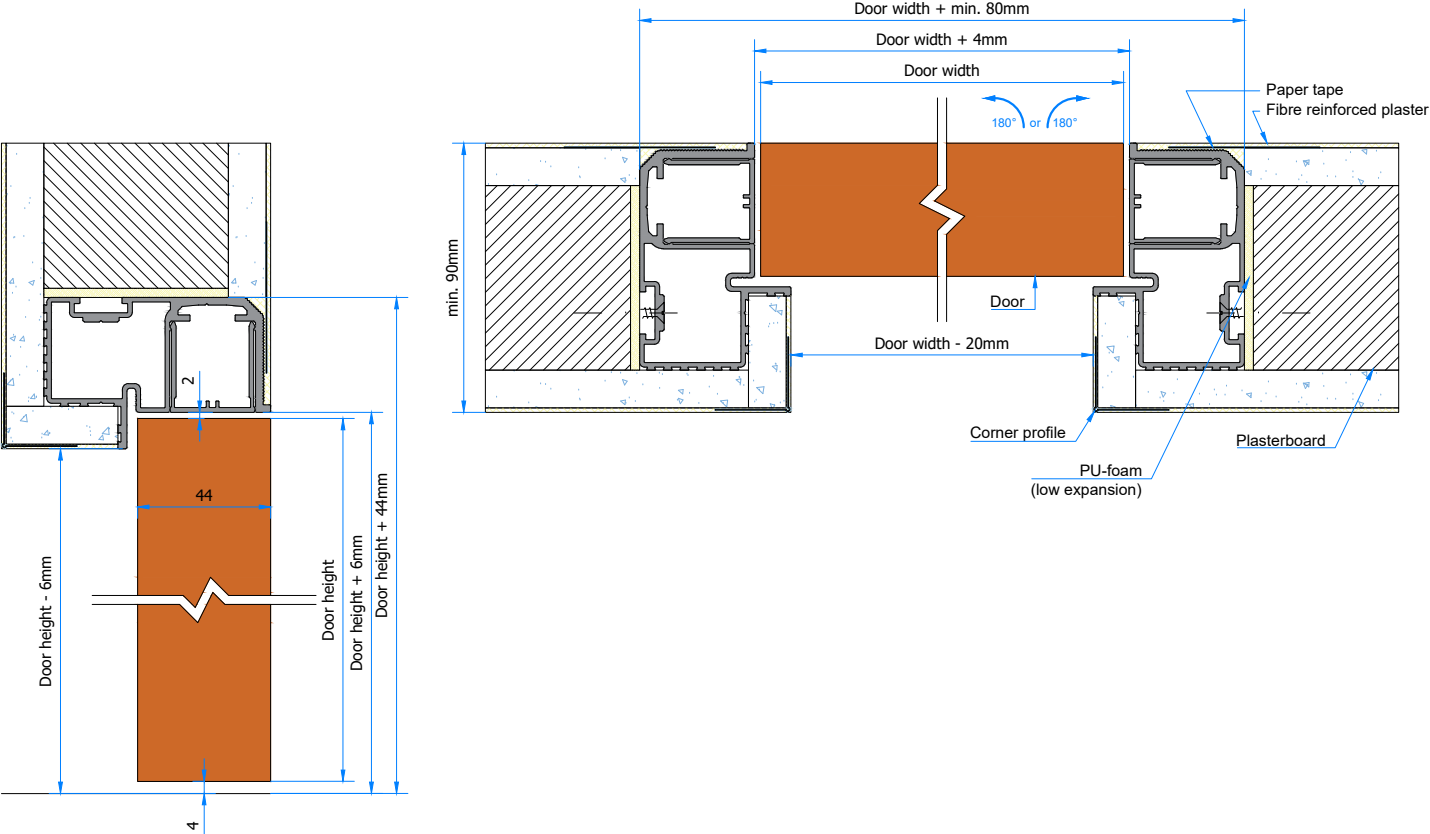

argenta[®]
opening doors

Invisidoor 2.0

Modular door frame for invisible doors

OUT - SINGLE PLASTERBOARD

IN - SINGLE PLASTERBOARD

OUT - DOUBLE PLASTERBOARD

IN - DOUBLE PLASTERBOARD

OUT - MASONRY

IN - SINGLE PLASTERBOARD

OUT - DOUBLE PLASTERBOARD

IN - DOUBLE PLASTERBOARD

OUT - MASONRY

IN - MASONRY

OUT - INVISIBLE NEO S-5

IN - INVISIBLE NEO S-5

OUT - INVISIBLE NEO M-6