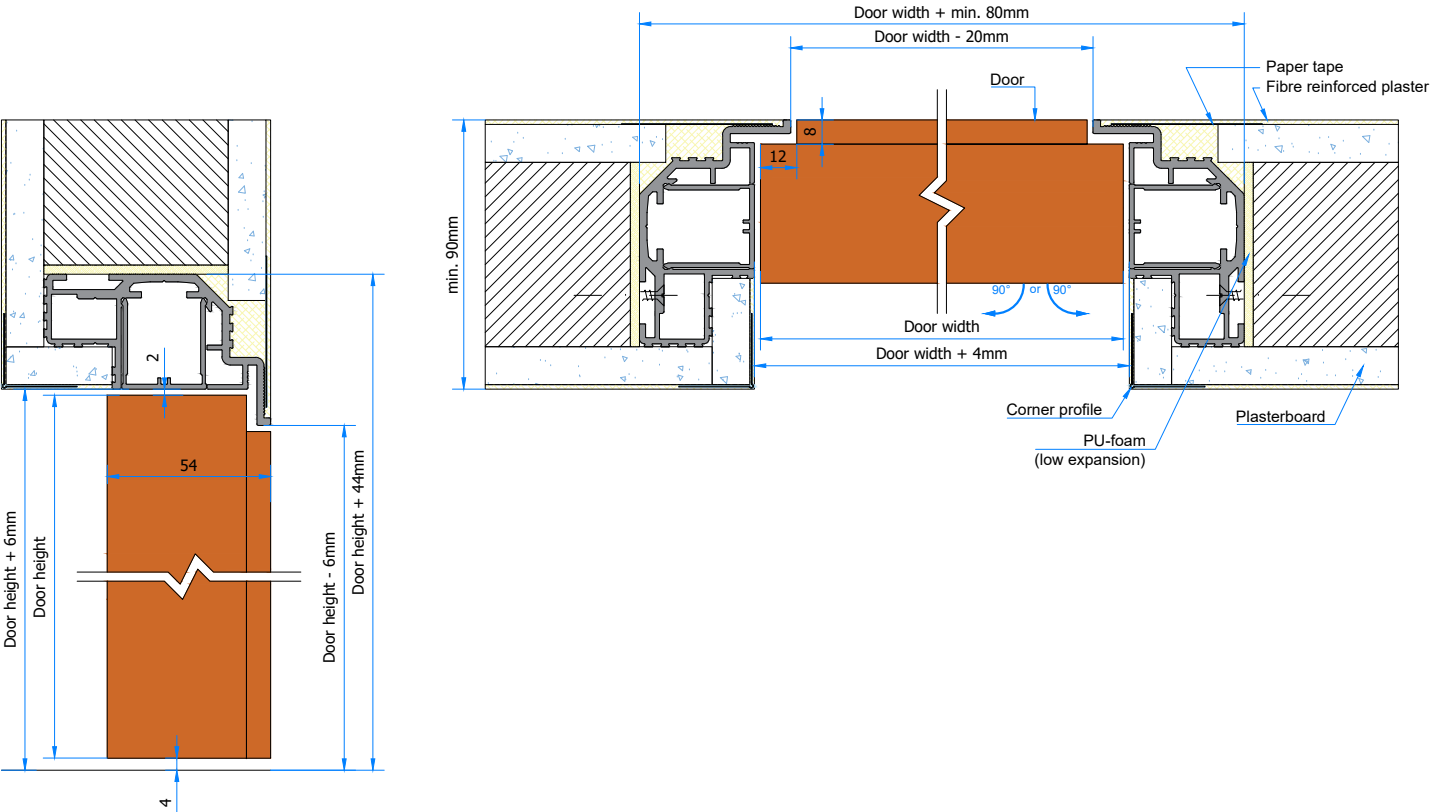

IN

OUT

Magnotica Pro

Dorma ITS 96 2-4 - 52 40 01 50
Assa Abloy DC840

Geze Boxer

OUT - SINGLE PLASTERBOARD

IN - SINGLE PLASTERBOARD

OUT - DOUBLE PLASTERBOARD

IN - DOUBLE PLASTERBOARD

OUT - MASONRY

IN - MASONRY

OUT - INVISIBLE NEO M-6

IN - INVISIBLE NEO M-6

AGB

IN

OUT