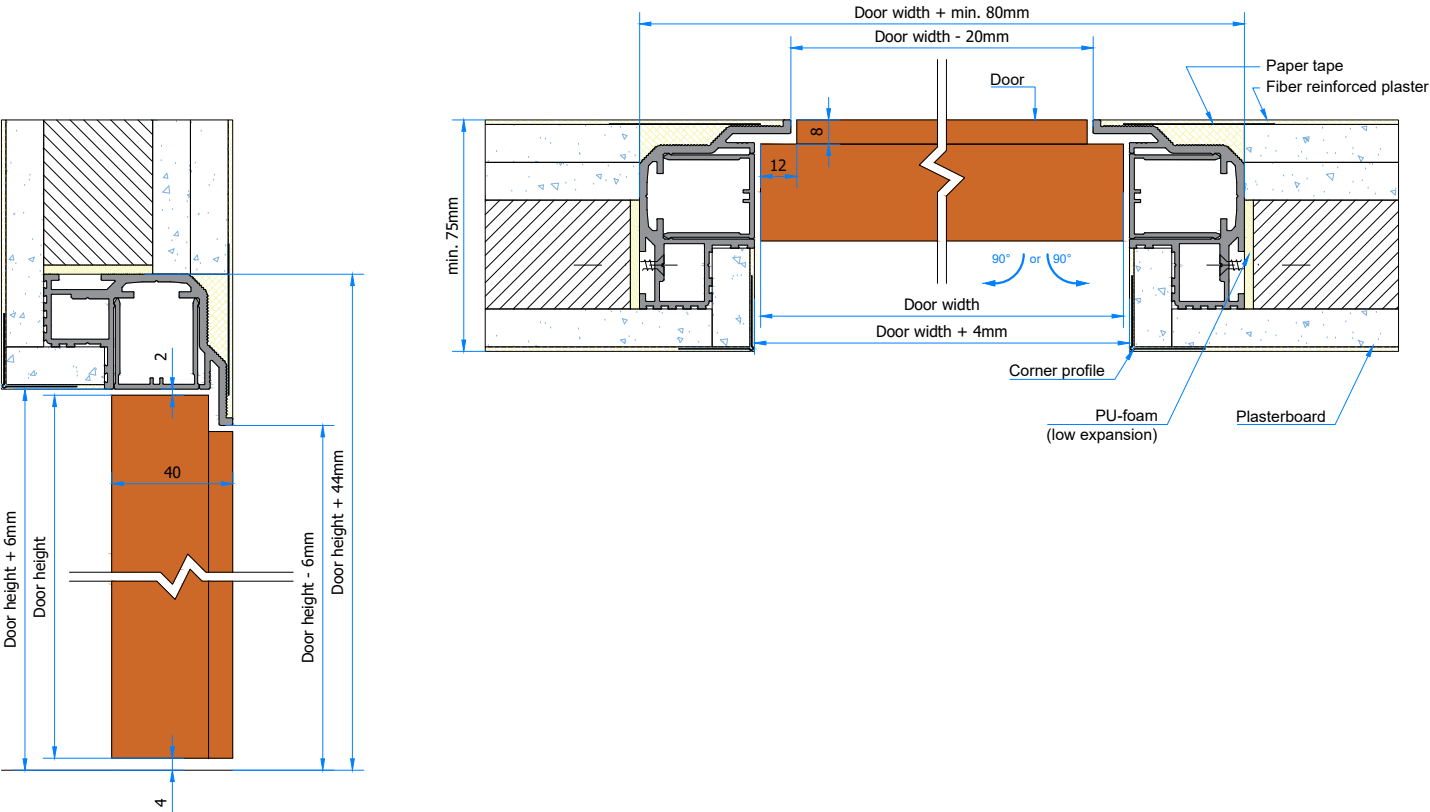

argenta[®]
opening doors

Invisidoor 2.0

Modular door frame for invisible doors

OUT - SINGLE PLASTERBOARD

IN - SINGLE PLASTERBOARD

OUT - DOUBLE PLASTERBOARD

IN - DOUBLE PLASTERBOARD

OUT - MASONRY

IN - MASONRY

OUT - INVISIBLE NEO S-5

IN - INVISIBLE NEO S-5

AGB

Magnotica Pro

Dorma ITS 96 2-4 - 52 40 01 50
Assa Abloy DC840 + 8

Geze Boxer + 8

OUT - SINGLE PLASTERBOARD

IN - SINGLE PLASTERBOARD

OUT - DOUBLE PLASTERBOARD

IN - DOUBLE PLASTERBOARD

OUT - MASONRY

IN - MASONRY

OUT - INVISIBLE NEO S-5

IN - INVISIBLE NEO S-5

OUT - INVISIBLE NEO M-6