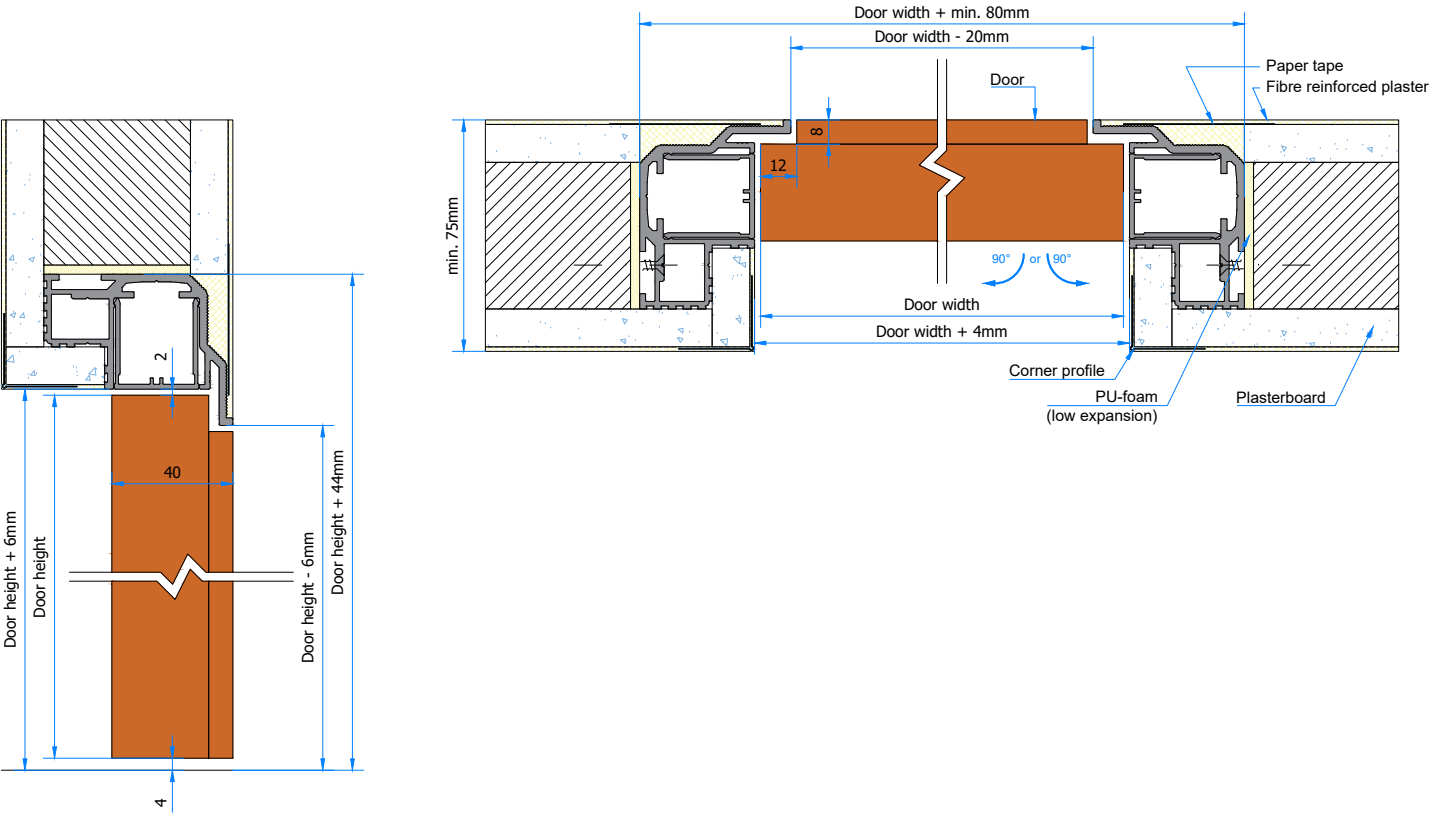

argenta[®]
opening doors

Invisidoor 2.0

Modular door frame for invisible doors

OUT - SINGLE PLASTERBOARD

IN - SINGLE PLASTERBOARD

OUT - DOUBLE PLASTERBOARD

IN - DOUBLE PLASTERBOARD

OUT - MASONRY

IN - MASONRY

OUT - INVISIBLE NEO S-5

IN - INVISIBLE NEO S-5

AGB

Magnotica Pro

Dorma ITS 96 2-4 - 52 40 01 50
Assa Abloy DC840 + 8

Geze Boxer + 8

OUT - SINGLE PLASTERBOARD

IN - SINGLE PLASTERBOARD

OUT - DOUBLE PLASTERBOARD

IN - DOUBLE PLASTERBOARD

OUT - MASONRY

IN - MASONRY

OUT - INVISIBLE NEO S-5

IN - INVISIBLE NEO S-5

OUT - INVISIBLE NEO M-6