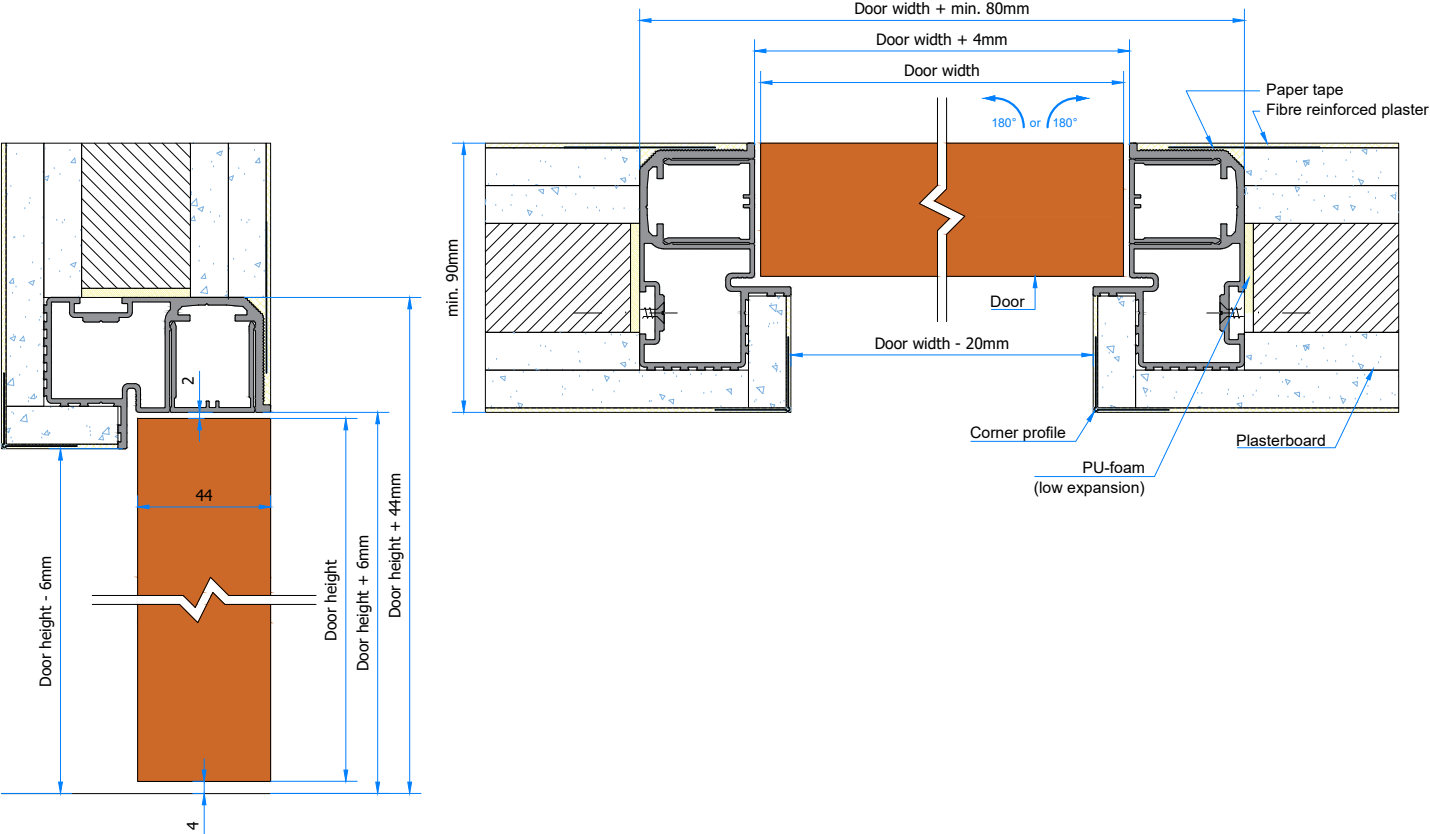

argenta[®]
opening doors

Invisidoor 2.0

Modular door frame for invisible doors

OUT - SINGLE PLASTERBOARD

IN - SINGLE PLASTERBOARD

OUT - DOUBLE PLASTERBOARD

IN - DOUBLE PLASTERBOARD

OUT - MASONRY

IN - SINGLE PLASTERBOARD

OUT - DOUBLE PLASTERBOARD

IN - DOUBLE PLASTERBOARD

OUT - MASONRY

IN - MASONRY

OUT - INVISIBLE NEO S-5

IN - INVISIBLE NEO S-5

OUT - INVISIBLE NEO M-6