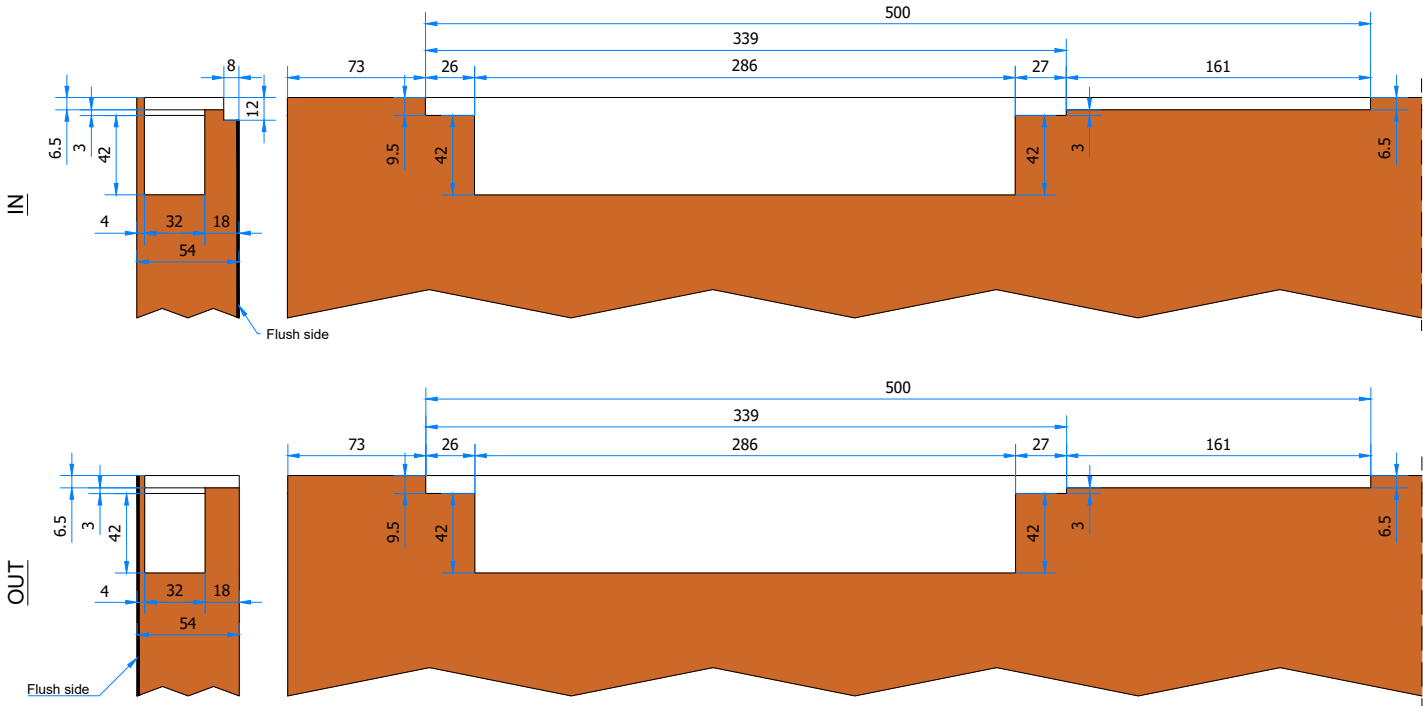

Dorma ITS 96 2-4 - 52 40 01 50
Assa Abloy DC840