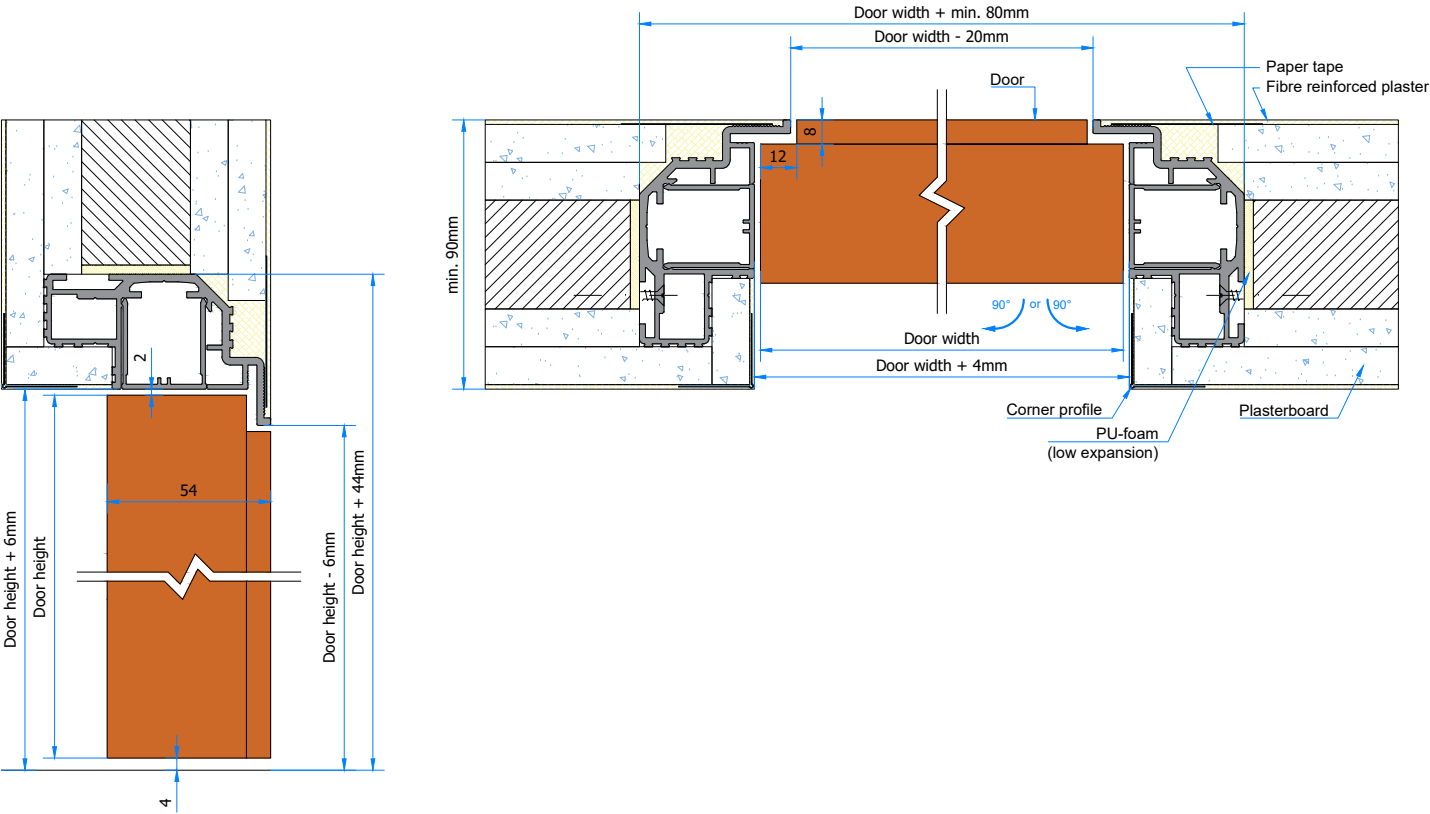

IN

OUT

Magnotica Pro

Dorma ITS 96 2-4 - 52 40 01 50
Assa Abloy DC840

Geze Boxer

OUT - SINGLE PLASTERBOARD

IN - SINGLE PLASTERBOARD

OUT - DOUBLE PLASTERBOARD

IN - DOUBLE PLASTERBOARD

OUT - MASONRY

IN - MASONRY

OUT - INVISIBLE NEO M-6

IN - INVISIBLE NEO M-6

AGB

IN

OUT