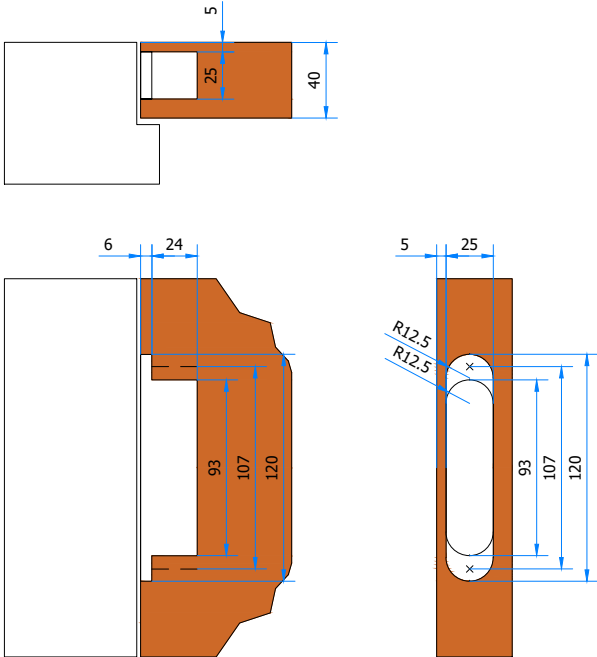

argenta[®]
opening doors

Invisidoor 2.0

Modular door frame for invisible doors

OUT - SINGLE PLASTERBOARD

IN - SINGLE PLASTERBOARD

OUT - DOUBLE PLASTERBOARD

IN - DOUBLE PLASTERBOARD

OUT - MASONRY

IN - MASONRY

OUT - INVISIBLE NEO S-5

IN - INVISIBLE NEO S-5

AGB

Magnotica Pro

Dorma ITS 96 2-4 - 52 40 01 50
Assa Abloy DC840 + 8

Geze Boxer + 8

OUT - SINGLE PLASTERBOARD

IN - SINGLE PLASTERBOARD

OUT - DOUBLE PLASTERBOARD

IN - DOUBLE PLASTERBOARD

OUT - MASONRY

IN - MASONRY

OUT - INVISIBLE NEO S-5

IN - INVISIBLE NEO S-5

OUT - INVISIBLE NEO M-6