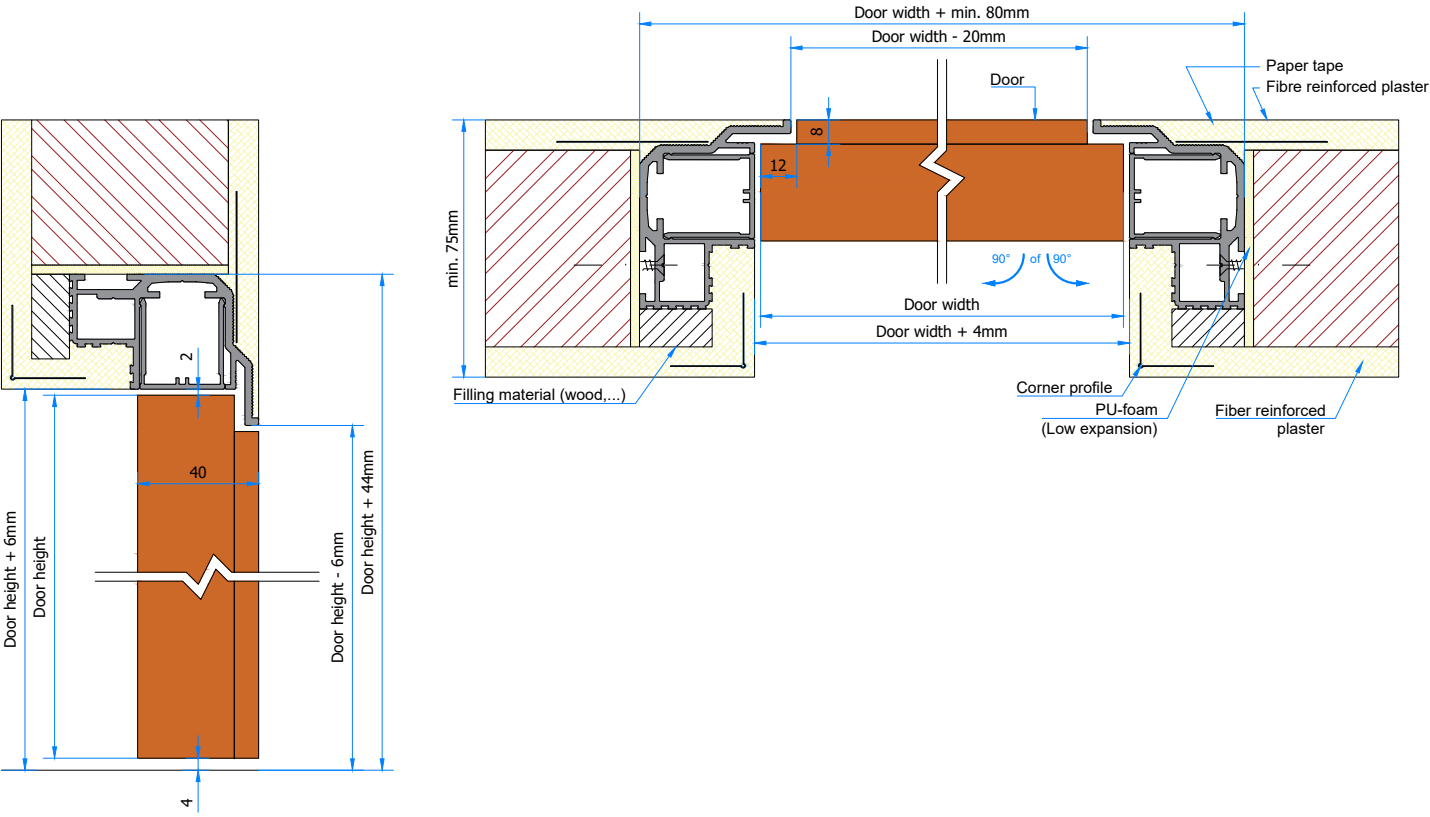

argenta[®]
opening doors

Invisidoor 2.0

Modular door frame for invisible doors

OUT - SINGLE PLASTERBOARD

IN - SINGLE PLASTERBOARD

OUT - DOUBLE PLASTERBOARD

IN - DOUBLE PLASTERBOARD

OUT - MASONRY

IN - MASONRY

OUT - INVISIBLE NEO S-5

IN - INVISIBLE NEO S-5

AGB

Magnotica Pro

Dorma ITS 96 2-4 - 52 40 01 50
Assa Abloy DC840 + 8

Geze Boxer + 8

OUT - SINGLE PLASTERBOARD

IN - SINGLE PLASTERBOARD

OUT - DOUBLE PLASTERBOARD

IN - DOUBLE PLASTERBOARD

OUT - MASONRY

IN - MASONRY

OUT - INVISIBLE NEO S-5

IN - INVISIBLE NEO S-5

OUT - INVISIBLE NEO M-6