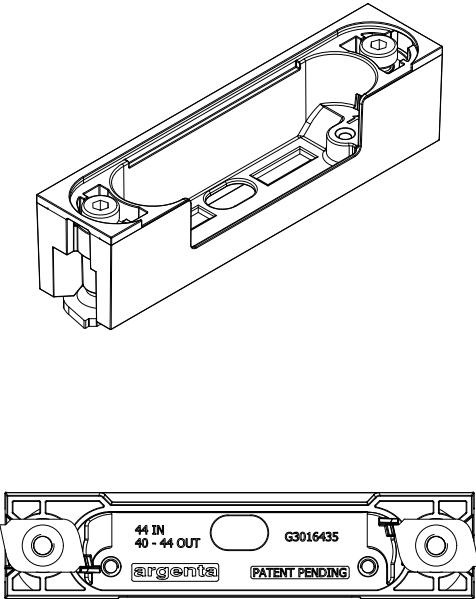

argenta[®]
opening doors

Invisidoor 2.0

Modular door frame for invisible doors

OUT - SINGLE PLASTERBOARD

IN - SINGLE PLASTERBOARD

OUT - DOUBLE PLASTERBOARD

IN - DOUBLE PLASTERBOARD

OUT - MASONRY

IN - MASONRY

OUT - INVISIBLE NEO S-5

IN - INVISIBLE NEO S-5

AGB

Magnotica Pro

Dorma ITS 96 2-4 - 52 40 01 50
Assa Abloy DC840 + 8

Geze Boxer + 8

OUT - SINGLE PLASTERBOARD