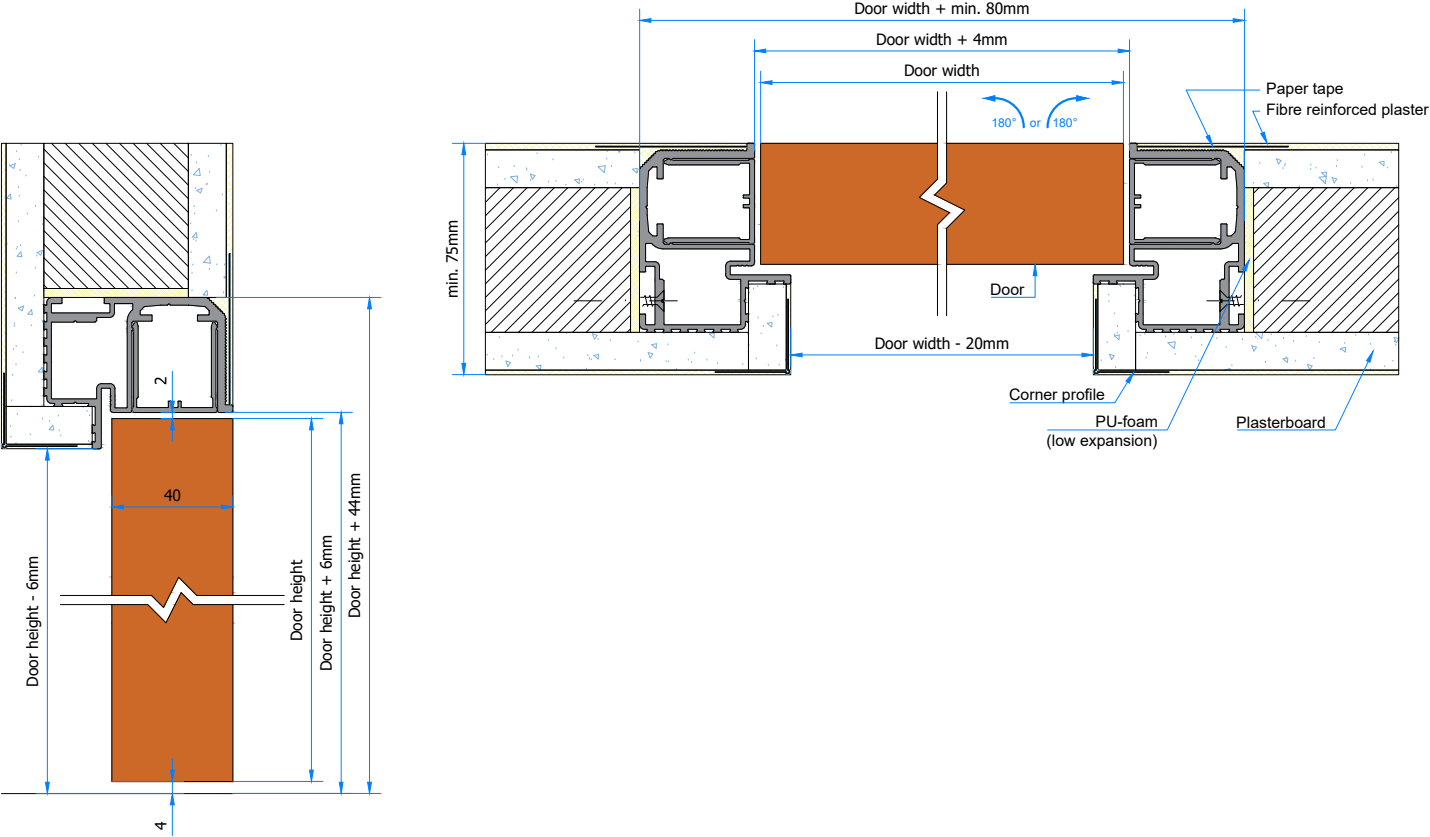

argenta[®]
opening doors

Invisidoor 2.0

Modular door frame for invisible doors

OUT - SINGLE PLASTERBOARD

IN - SINGLE PLASTERBOARD

OUT - DOUBLE PLASTERBOARD

IN - DOUBLE PLASTERBOARD

OUT - MASONRY

IN - MASONRY

OUT - INVISIBLE NEO S-5

IN - INVISIBLE NEO S-5

AGB

Magnotica Pro

Dorma ITS 96 2-4 - 52 40 01 50
Assa Abloy DC840 + 8

Geze Boxer + 8

OUT - SINGLE PLASTERBOARD

IN - SINGLE PLASTERBOARD

OUT - DOUBLE PLASTERBOARD

IN - DOUBLE PLASTERBOARD

OUT - MASONRY

IN - MASONRY

OUT - INVISIBLE NEO S-5

IN - INVISIBLE NEO S-5

OUT - INVISIBLE NEO M-6