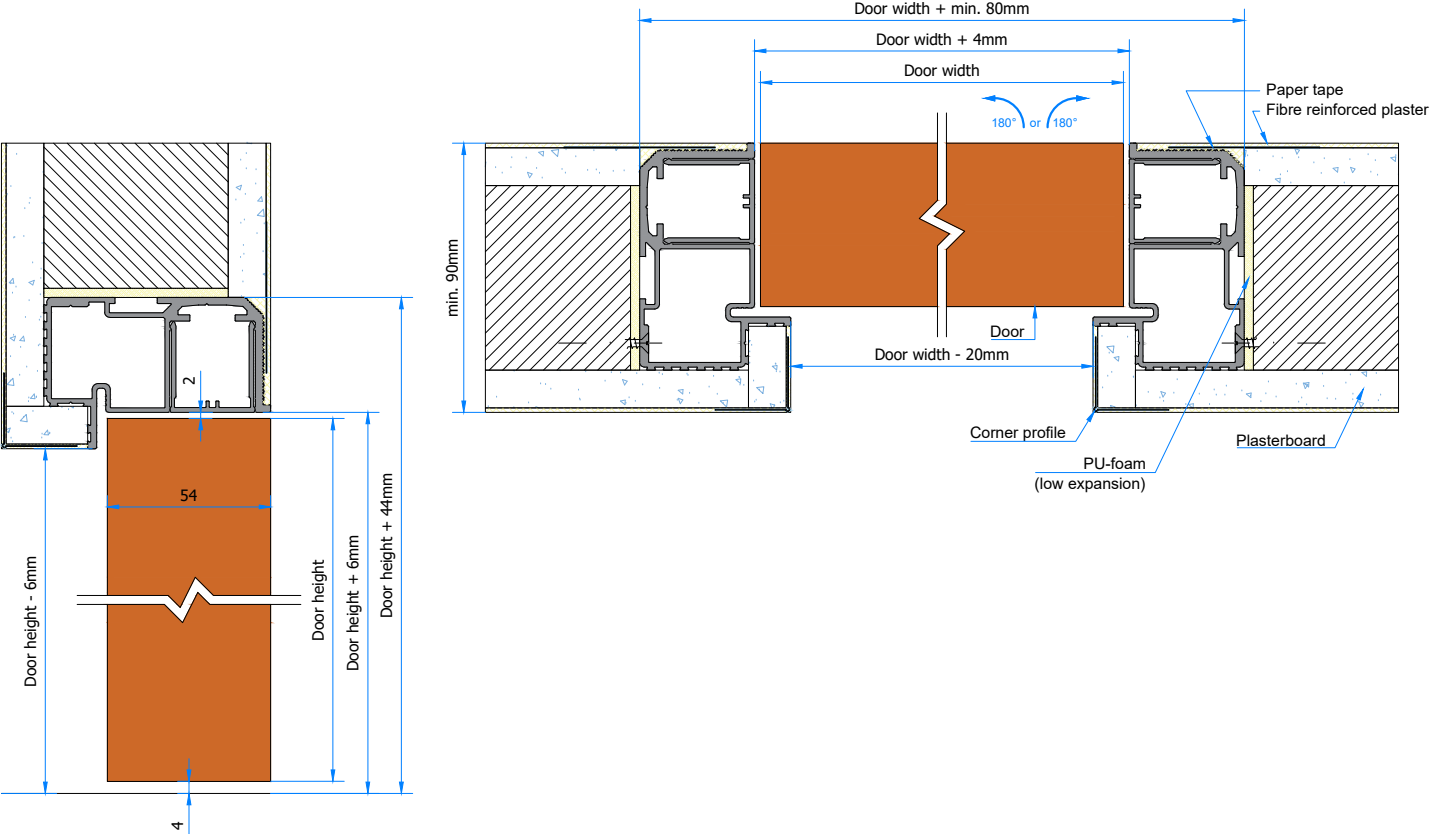

IN

OUT

Magnotica Pro

Dorma ITS 96 2-4 - 52 40 01 50
Assa Abloy DC840

Geze Boxer

OUT - SINGLE PLASTERBOARD

IN - SINGLE PLASTERBOARD

OUT - DOUBLE PLASTERBOARD

IN - DOUBLE PLASTERBOARD

OUT - MASONRY

IN - MASONRY

OUT - INVISIBLE NEO M-6

IN - INVISIBLE NEO M-6

AGB

IN

OUT