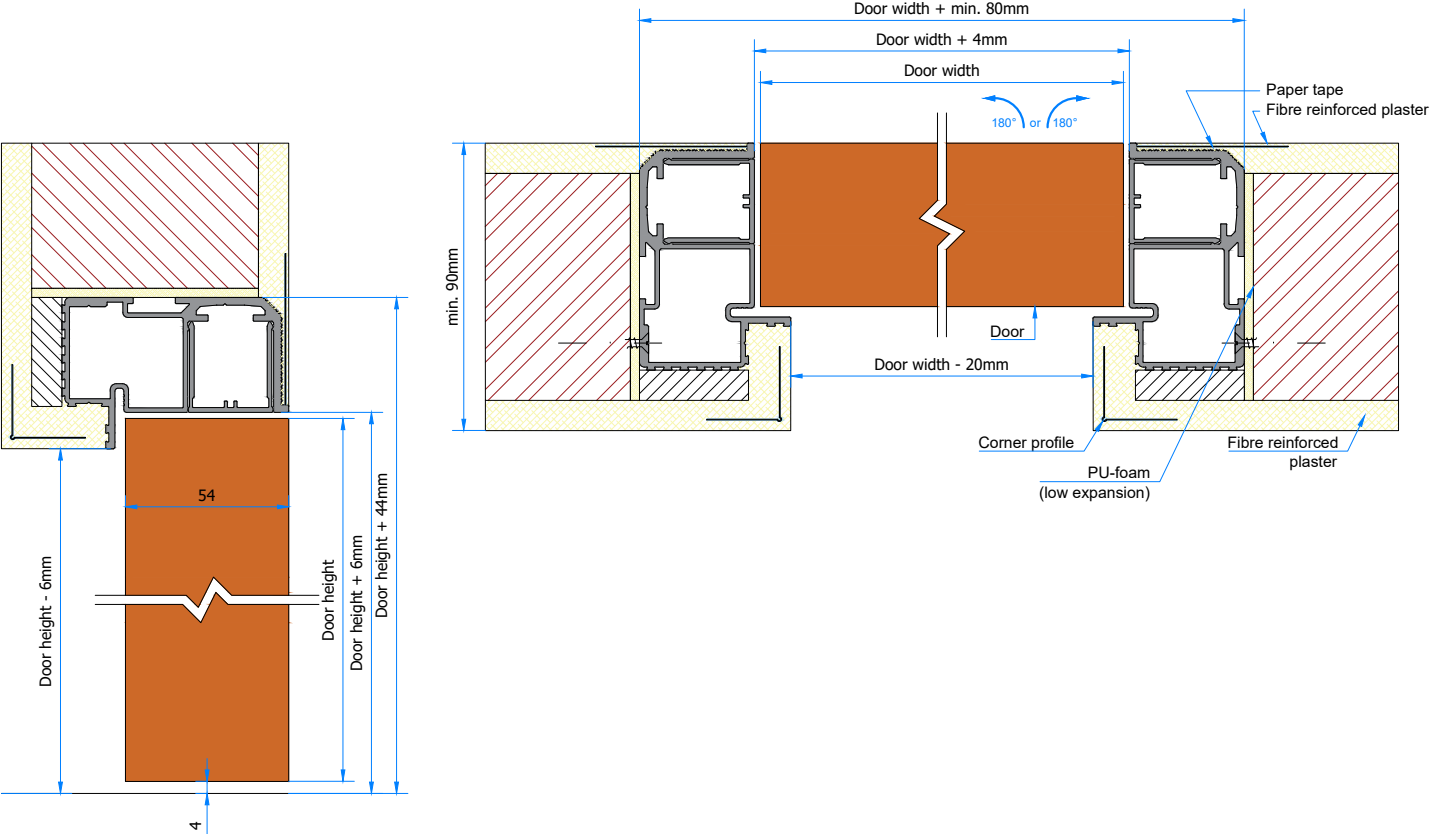

IN

OUT

Magnotica Pro

Dorma ITS 96 2-4 - 52 40 01 50
Assa Abloy DC840

Geze Boxer

OUT - SINGLE PLASTERBOARD

IN - SINGLE PLASTERBOARD

OUT - DOUBLE PLASTERBOARD

IN - DOUBLE PLASTERBOARD

OUT - MASONRY

IN - MASONRY

OUT - INVISIBLE NEO M-6

IN - INVISIBLE NEO M-6

AGB

IN

OUT