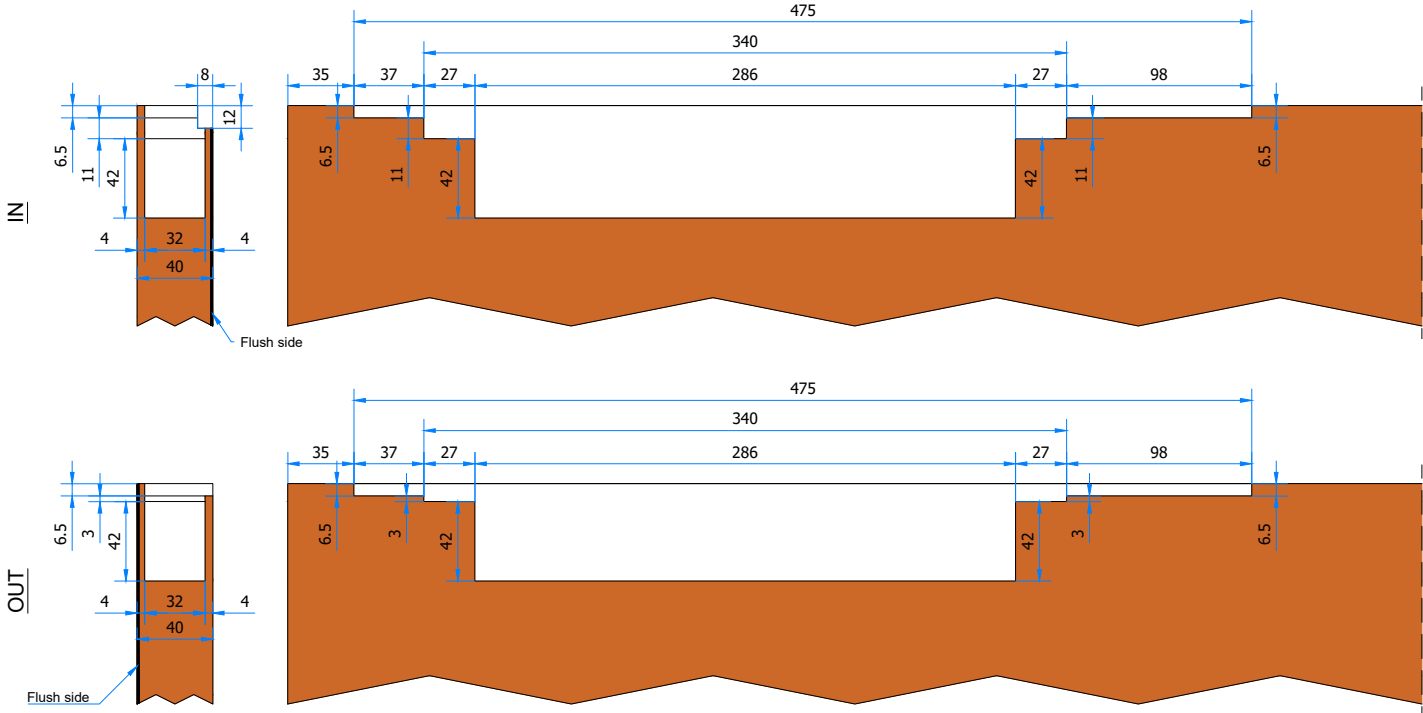

argenta[®]
opening doors

Invisidoor 2.0

Modular door frame for invisible doors

OUT - SINGLE PLASTERBOARD

IN - SINGLE PLASTERBOARD

OUT - DOUBLE PLASTERBOARD

IN - DOUBLE PLASTERBOARD

OUT - MASONRY

IN - MASONRY

OUT - INVISIBLE NEO S-5

IN - INVISIBLE NEO S-5

AGB

Magnotica Pro

Dorma ITS 96 2-4 - 52 40 01 50
Assa Abloy DC840 + 8

Geze Boxer + 8

OUT - SINGLE PLASTERBOARD

IN - SINGLE PLASTERBOARD

OUT - DOUBLE PLASTERBOARD

IN - DOUBLE PLASTERBOARD

OUT - MASONRY

IN - MASONRY

OUT - INVISIBLE NEO S-5

IN - INVISIBLE NEO S-5

OUT - INVISIBLE NEO M-6