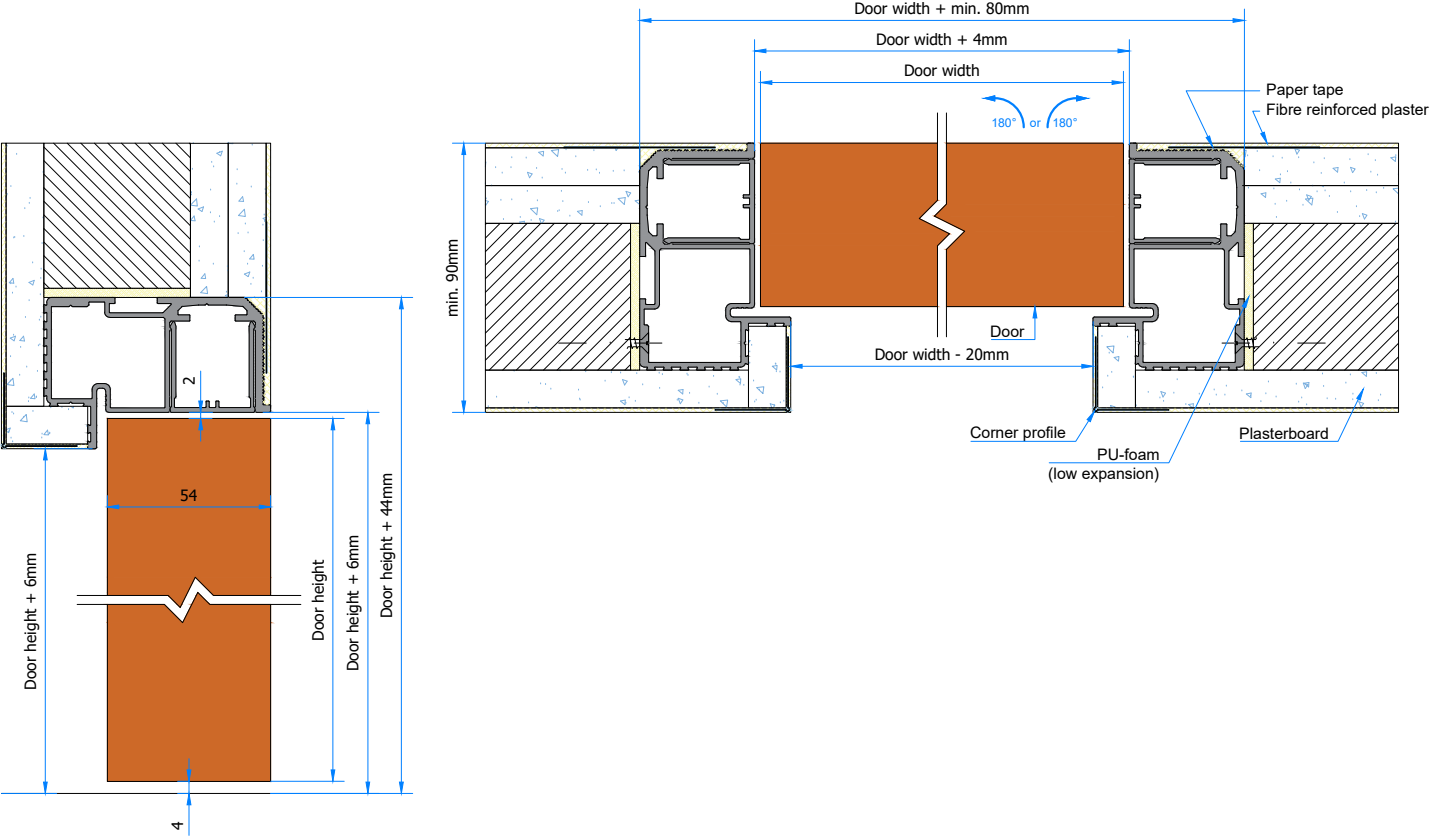

IN

OUT

Magnotica Pro

Dorma ITS 96 2-4 - 52 40 01 50
Assa Abloy DC840

Geze Boxer

OUT - SINGLE PLASTERBOARD

IN - SINGLE PLASTERBOARD

OUT - DOUBLE PLASTERBOARD

IN - DOUBLE PLASTERBOARD

OUT - MASONRY

IN - MASONRY

OUT - INVISIBLE NEO M-6

IN - INVISIBLE NEO M-6

AGB

IN

OUT