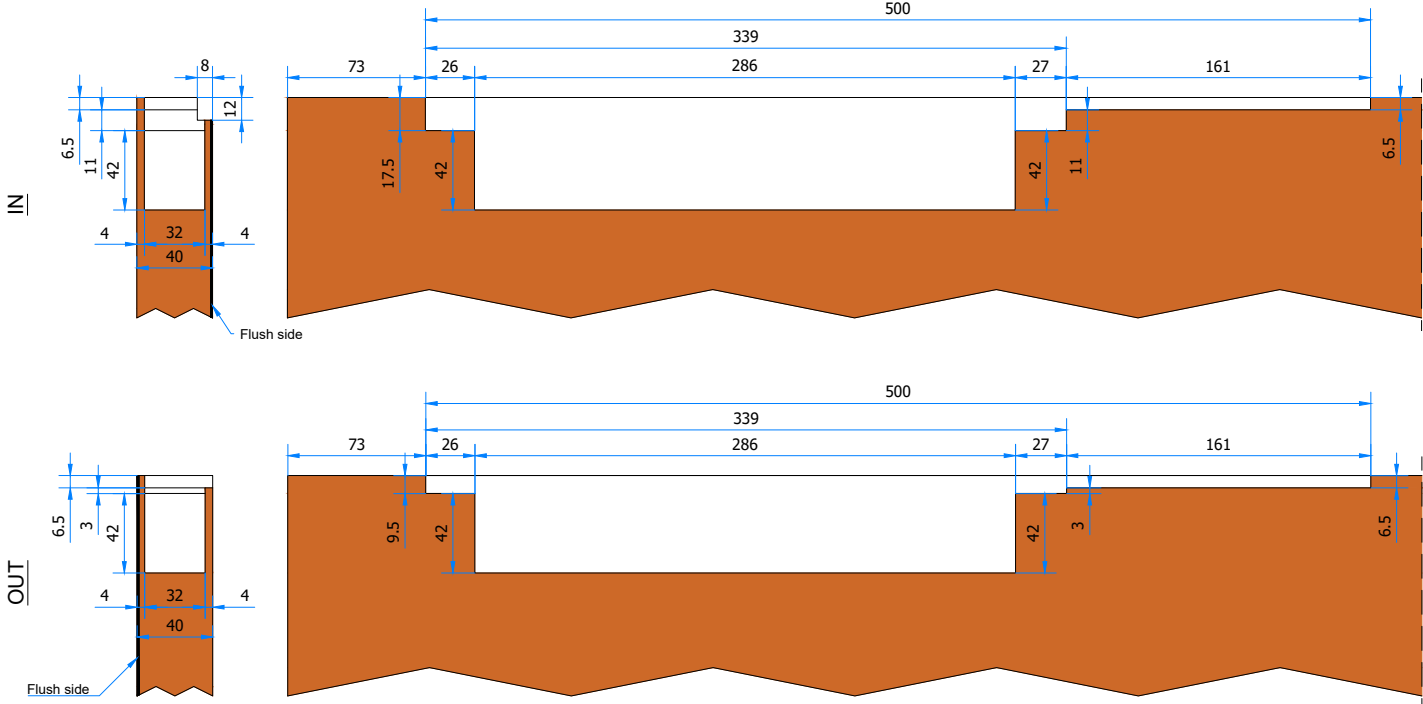

argenta[®]
opening doors

Invisidoor 2.0

Modular door frame for invisible doors

OUT - SINGLE PLASTERBOARD

IN - SINGLE PLASTERBOARD

OUT - DOUBLE PLASTERBOARD

IN - DOUBLE PLASTERBOARD

OUT - MASONRY

IN - MASONRY

OUT - INVISIBLE NEO S-5

IN - INVISIBLE NEO S-5

AGB

Magnotica Pro

Dorma ITS 96 2-4 - 52 40 01 50
Assa Abloy DC840 + 8

Geze Boxer + 8

OUT - SINGLE PLASTERBOARD

IN - SINGLE PLASTERBOARD

OUT - DOUBLE PLASTERBOARD

IN - DOUBLE PLASTERBOARD

OUT - MASONRY

IN - MASONRY

OUT - INVISIBLE NEO S-5

IN - INVISIBLE NEO S-5

OUT - INVISIBLE NEO M-6