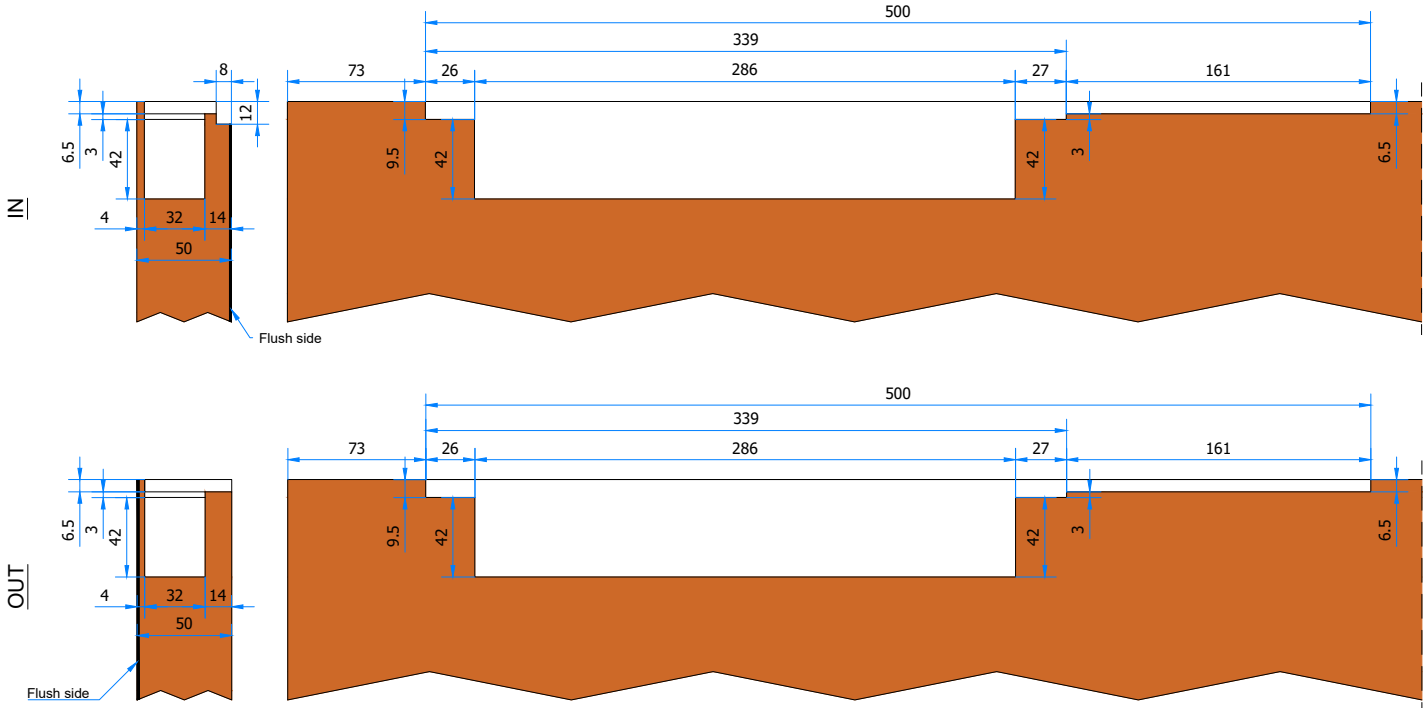

IN

OUT

Magnotica Pro

Dorma ITS 96 2-4 - 52 40 01 50
Assa Abloy DC840

Geze Boxer

OUT - SINGLE PLASTERBOARD

IN - SINGLE PLASTERBOARD

OUT - DOUBLE PLASTERBOARD

IN - DOUBLE PLASTERBOARD

OUT - MASONRY

IN - MASONRY

OUT - INVISIBLE NEO M-6

IN - INVISIBLE NEO M-6

AGB

IN

OUT