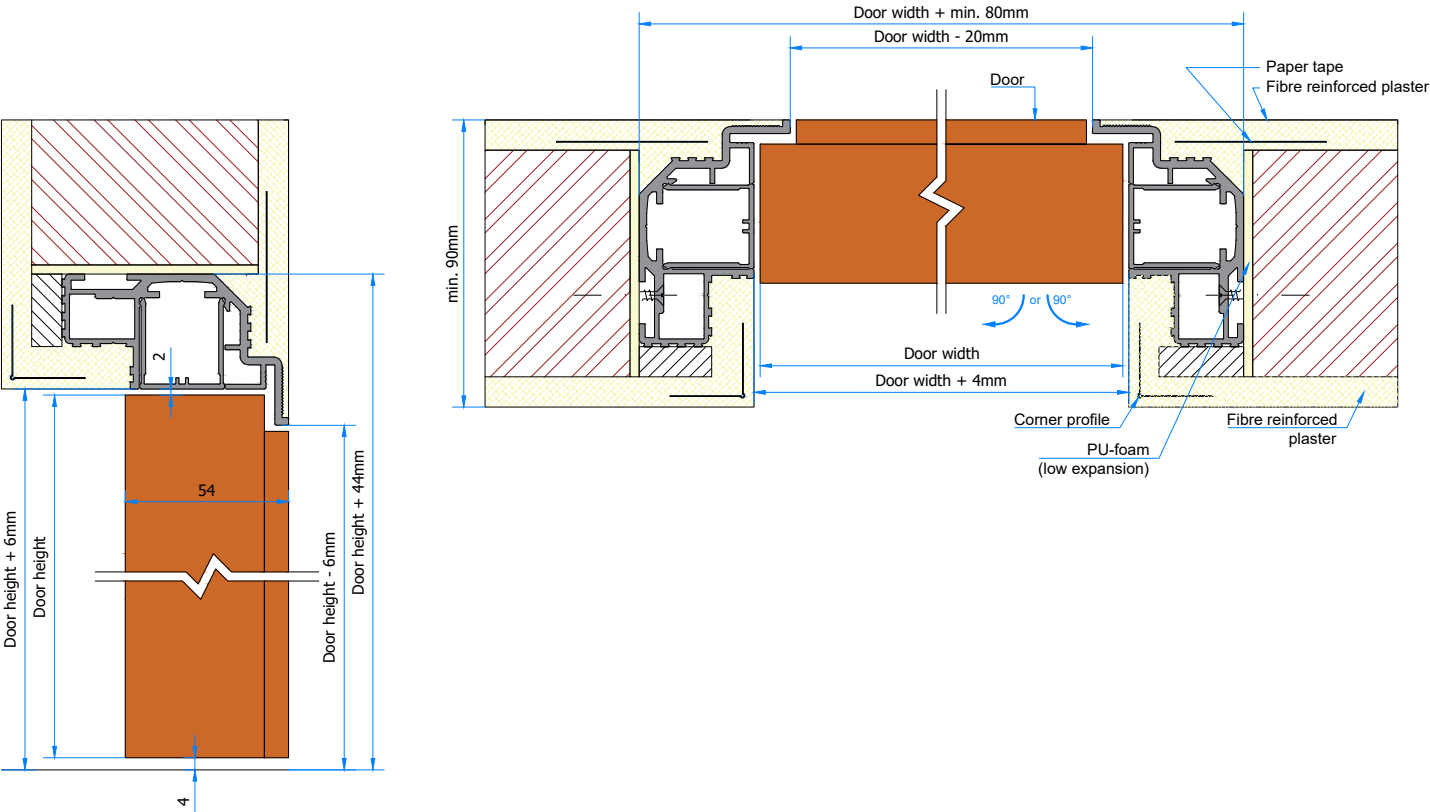

IN

OUT

Magnotica Pro

Dorma ITS 96 2-4 - 52 40 01 50
Assa Abloy DC840

Geze Boxer

OUT - SINGLE PLASTERBOARD

IN - SINGLE PLASTERBOARD

OUT - DOUBLE PLASTERBOARD

IN - DOUBLE PLASTERBOARD

OUT - MASONRY

IN - MASONRY

OUT - INVISIBLE NEO M-6

IN - INVISIBLE NEO M-6

AGB

IN

OUT