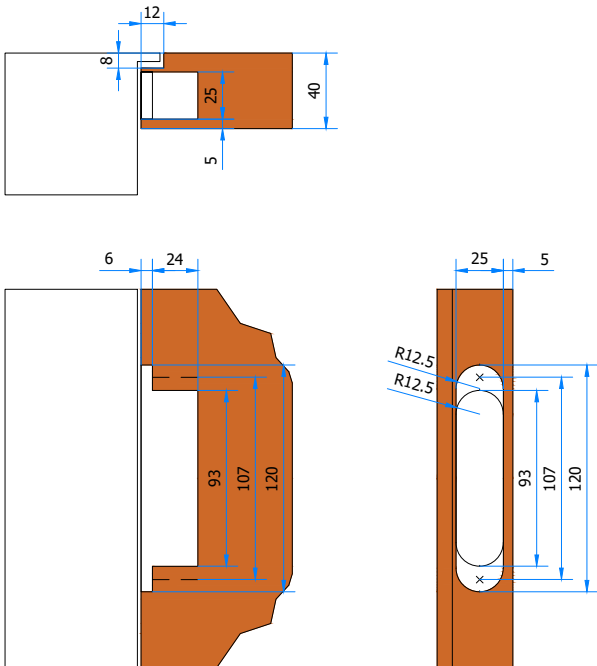

argenta[®]
opening doors

Invisidoor 2.0

Modular door frame for invisible doors

OUT - SINGLE PLASTERBOARD

IN - SINGLE PLASTERBOARD

OUT - DOUBLE PLASTERBOARD

IN - DOUBLE PLASTERBOARD

OUT - MASONRY

IN - MASONRY

OUT - INVISIBLE NEO S-5

IN - INVISIBLE NEO S-5

AGB

Magnotica Pro

Dorma ITS 96 2-4 - 52 40 01 50
Assa Abloy DC840 + 8

Geze Boxer + 8

OUT - SINGLE PLASTERBOARD

IN - SINGLE PLASTERBOARD

OUT - DOUBLE PLASTERBOARD

IN - DOUBLE PLASTERBOARD

OUT - MASONRY

IN - MASONRY

OUT - INVISIBLE NEO S-5

IN - INVISIBLE NEO S-5

OUT - INVISIBLE NEO M-6