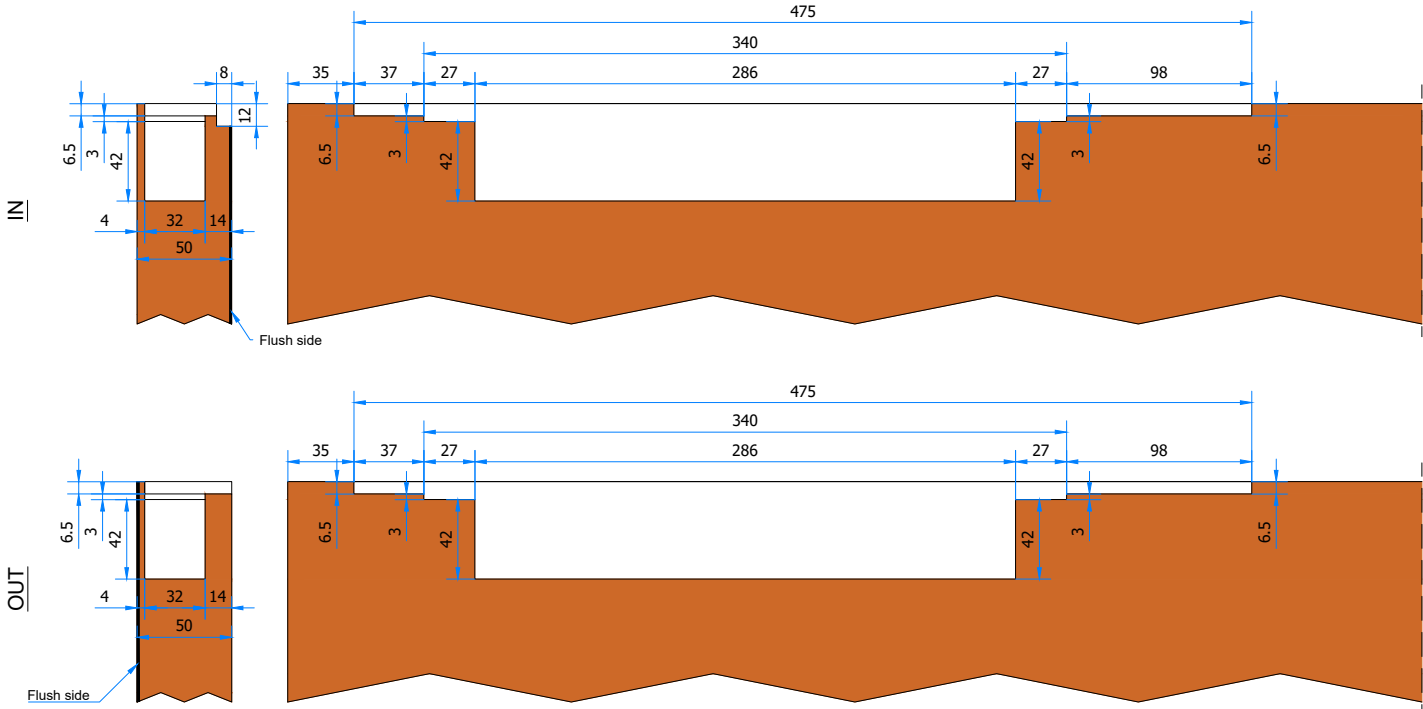

IN

OUT

Magnotica Pro

Dorma ITS 96 2-4 - 52 40 01 50
Assa Abloy DC840

Geze Boxer

OUT - SINGLE PLASTERBOARD

IN - SINGLE PLASTERBOARD

OUT - DOUBLE PLASTERBOARD

IN - DOUBLE PLASTERBOARD

OUT - MASONRY

IN - MASONRY

OUT - INVISIBLE NEO M-6

IN - INVISIBLE NEO M-6

AGB

IN

OUT