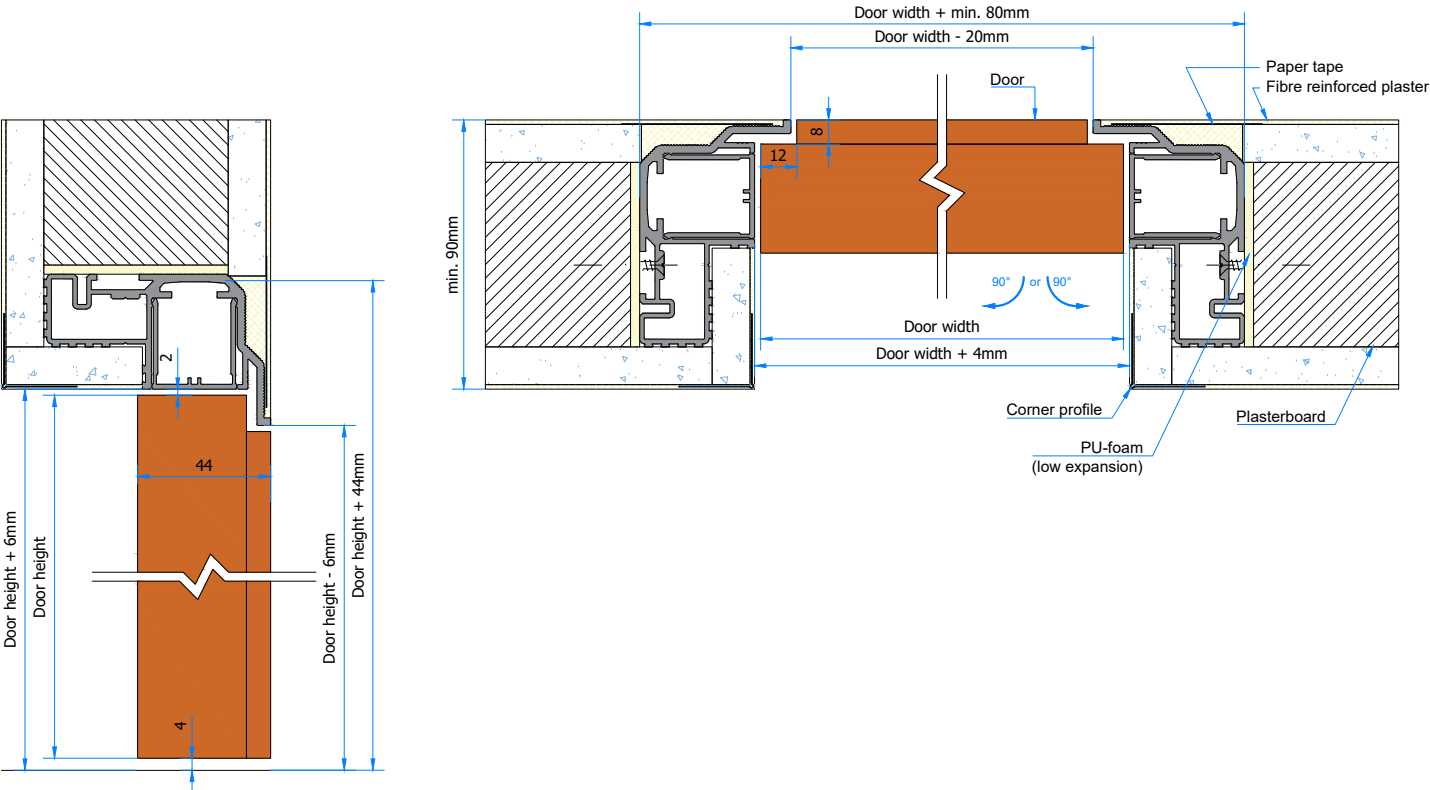

argenta[®]
opening doors

Invisidoor 2.0

Modular door frame for invisible doors

OUT - SINGLE PLASTERBOARD

IN - SINGLE PLASTERBOARD

OUT - DOUBLE PLASTERBOARD

IN - DOUBLE PLASTERBOARD

OUT - MASONRY

IN - MASONRY

OUT - INVISIBLE NEO S-5

IN - INVISIBLE NEO S-5

AGB

Magnotica Pro

Dorma ITS 96 2-4 - 52 40 01 50
Assa Abloy DC840 + 8

Geze Boxer + 8

OUT - SINGLE PLASTERBOARD

IN - SINGLE PLASTERBOARD

OUT - DOUBLE PLASTERBOARD

IN - DOUBLE PLASTERBOARD

OUT - MASONRY

IN - MASONRY

OUT - INVISIBLE NEO S-5

IN - INVISIBLE NEO S-5

OUT - INVISIBLE NEO M-6