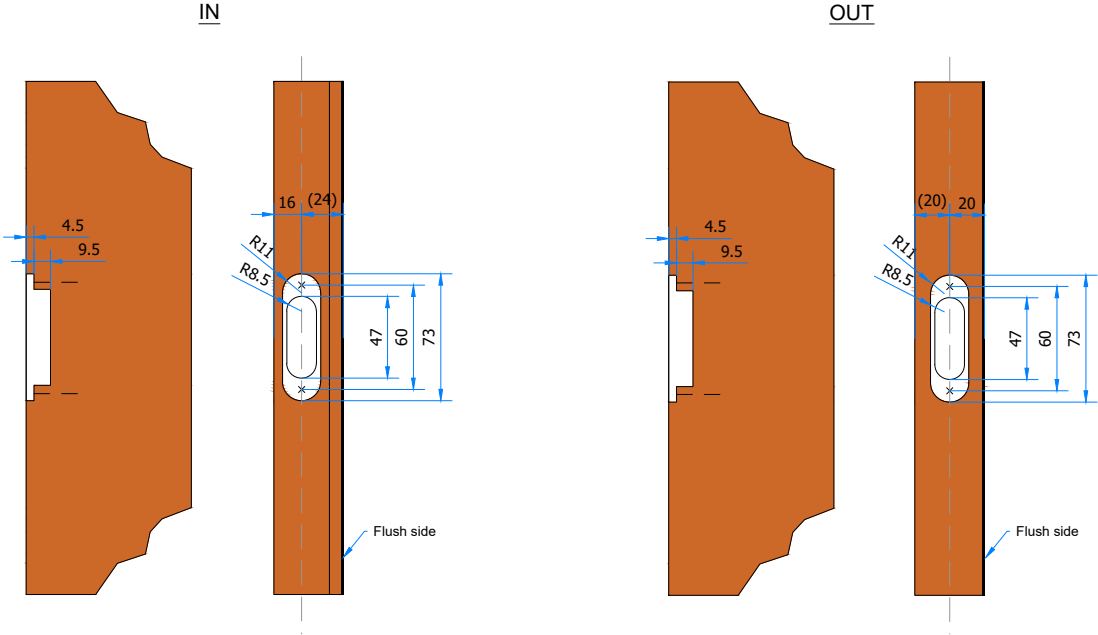

IN - MASONRY

OUT - INVISIBLE NEO S-5

IN - INVISIBLE NEO S-5

AGB

Magnotica Pro

Dorma ITS 96 2-4 - 52 40 01 50
Assa Abloy DC840 + 8

Geze Boxer + 8

OUT - SINGLE PLASTERBOARD

IN - SINGLE PLASTERBOARD

OUT - DOUBLE PLASTERBOARD

IN - DOUBLE PLASTERBOARD

OUT - MASONRY

IN - MASONRY

OUT - INVISIBLE NEO S-5

IN - INVISIBLE NEO S-5

OUT - INVISIBLE NEO M-6