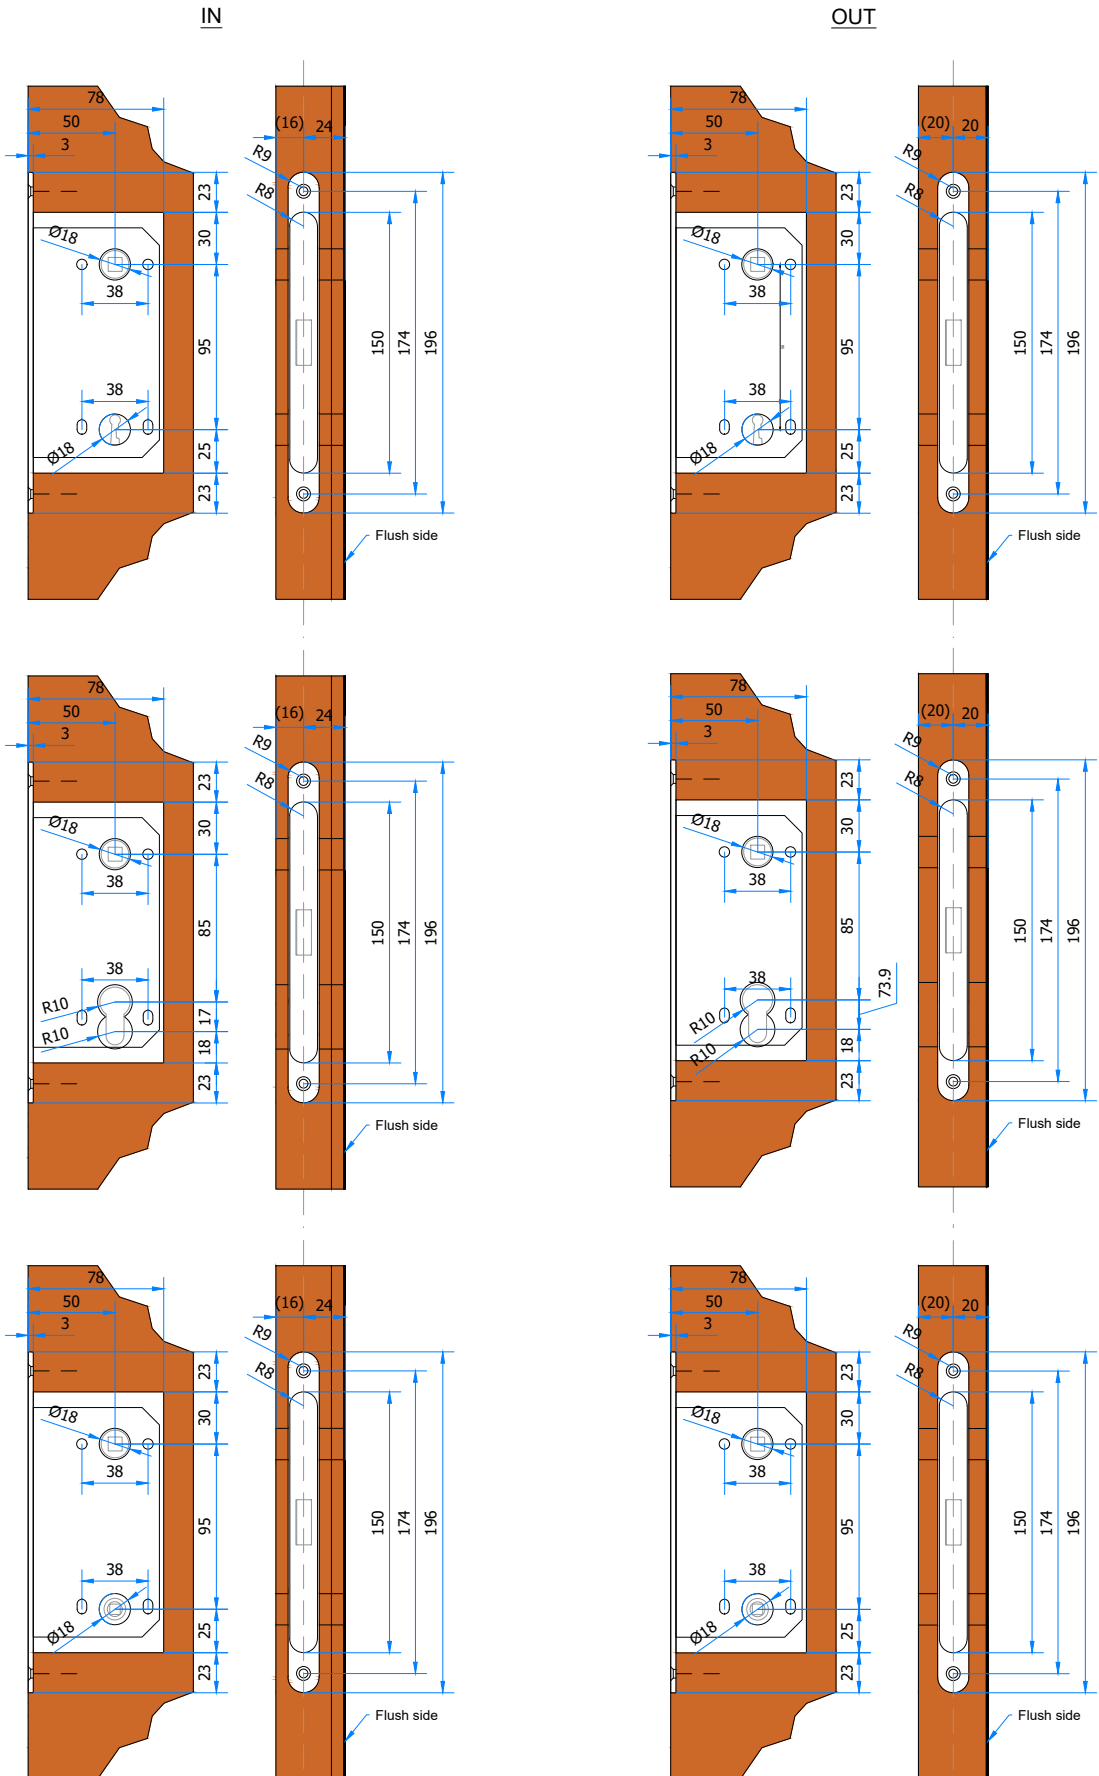

argenta[®]
opening doors

Invisidoor 2.0

Modular door frame for invisible doors

OUT - SINGLE PLASTERBOARD

IN - SINGLE PLASTERBOARD

OUT - DOUBLE PLASTERBOARD

IN - DOUBLE PLASTERBOARD

OUT - MASONRY

IN - MASONRY

OUT - INVISIBLE NEO S-5

IN - INVISIBLE NEO S-5

AGB

Magnotica Pro

Dorma ITS 96 2-4 - 52 40 01 50
Assa Abloy DC840 + 8

Geze Boxer + 8

OUT - SINGLE PLASTERBOARD

IN - SINGLE PLASTERBOARD

OUT - DOUBLE PLASTERBOARD

IN - DOUBLE PLASTERBOARD

OUT - MASONRY

IN - MASONRY

OUT - INVISIBLE NEO S-5

IN - INVISIBLE NEO S-5

OUT - INVISIBLE NEO M-6